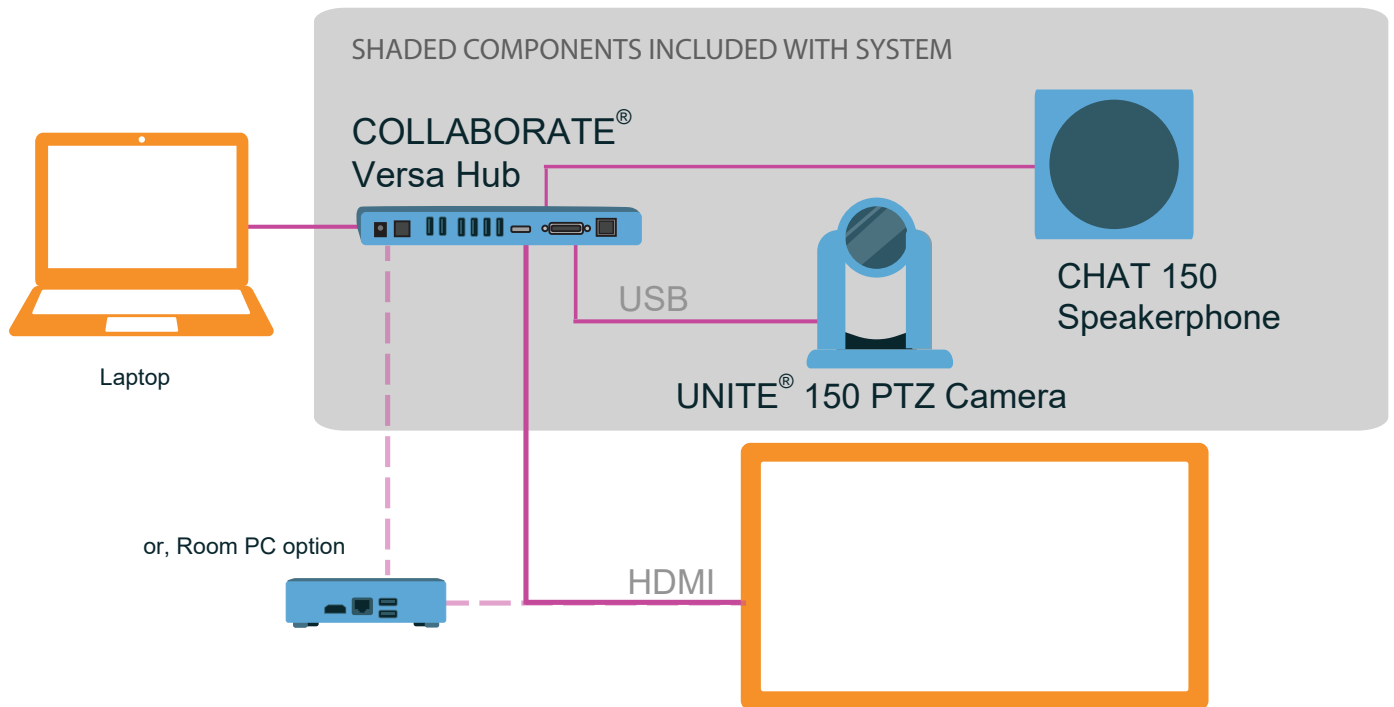

WORKSPACES

- Mid-sized Meeting Rooms
- Executive Offices

Simple BYOD Connectivity

Central hub for connecting to a network, dual displays, camera, audio endpoints, network, and other peripherals.

Great ideas need to be seen - and heard!™

Versa 150 using laptop, or Room PC.

COLLABORATE® Versa™ 150

INCLUDES

- COLLABORATE® Versa hub
- UNITE® 150 USB PTZ HD camera
- CHAT® 150 Speakerphone
- Remote control
- 90-day trial of COLLABORATE Space
- Power supply and cables
- Two-year warranty with support and maintenance

VERSA HUB

- 1x USB 3.0 (Type-B) for laptop (Requires Display Link driver on laptop)
- 2x USB 3.0 (Type-A) for UNITE camera & CHAT Speakerphone
- 4x USB 2.0 ports
- 1x HDMI out
- 1x DVI out

CHAT 150 SPEAKERPHONE

UNITE 150 PTZ HD CAMERA

- Full HD 1080p30
- 12x Optical Zoom
- 73° wide-angle view
- Pan/Tilt Angles: ±170°, Tilt: -30° to +90°
- USB 3.0/2.0
- Line In
- Control: Remote control, USB (UVC), RS-232

COMPATIBLE APPLICATIONS: